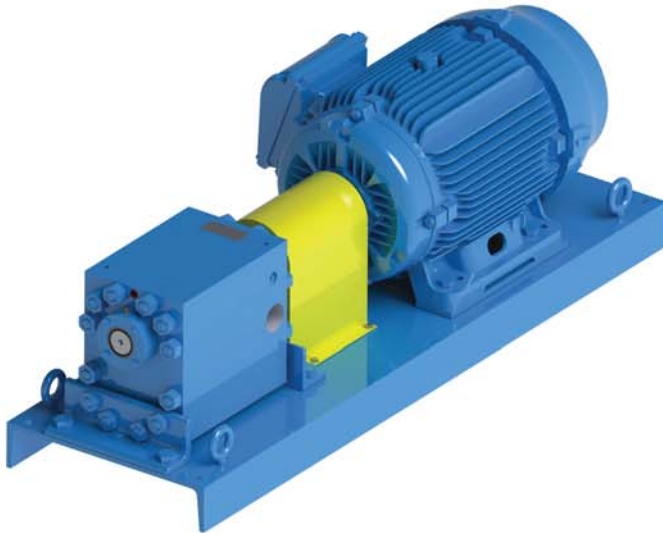

## FEATURES & BENEFITS

- Discharge pressures up to 1440 PSI
- Very smooth pulse free flow
- Easily varied flow output
- No elastomers or stators
- Competitively priced
- Short lead times
- Small Footprint

For over 85 years Northern has been manufacturing the most reliable gear pump in industry. We pride ourselves on regularly accomplishing for our customers what no other pump company can achieve. Northern's ability to produce discharge pressures up to 2000 PSI and a broad turn-down ratio has made it the ideal pump for crude oil injection for pipeline applications. Whether the application is discharging from a LACT unit or providing boost for systems that have become inadequate do to increasing line pressures, Northern has performed flawlessly.

At approximately 30% of the size of a progressive cavity pump, Northern is so much more user friendly and there are no elastomer stators to swell or seize.

MIDSTREAM  
CRUDE OIL  
PIPELINE  
INJECTION  
PUMPS

## Materials of Construction:

**Pump Body:** All steel housing

**Gears:** Hardened and Ground 8620 Alloy Steel

**Shafts:** Hardened and Ground 8620 Alloy Steel

**Bearings:** AISI 52100 Roller Bearings

**Shaft Seal:** Type 8B-1 or 8-1 Mechanical Seal