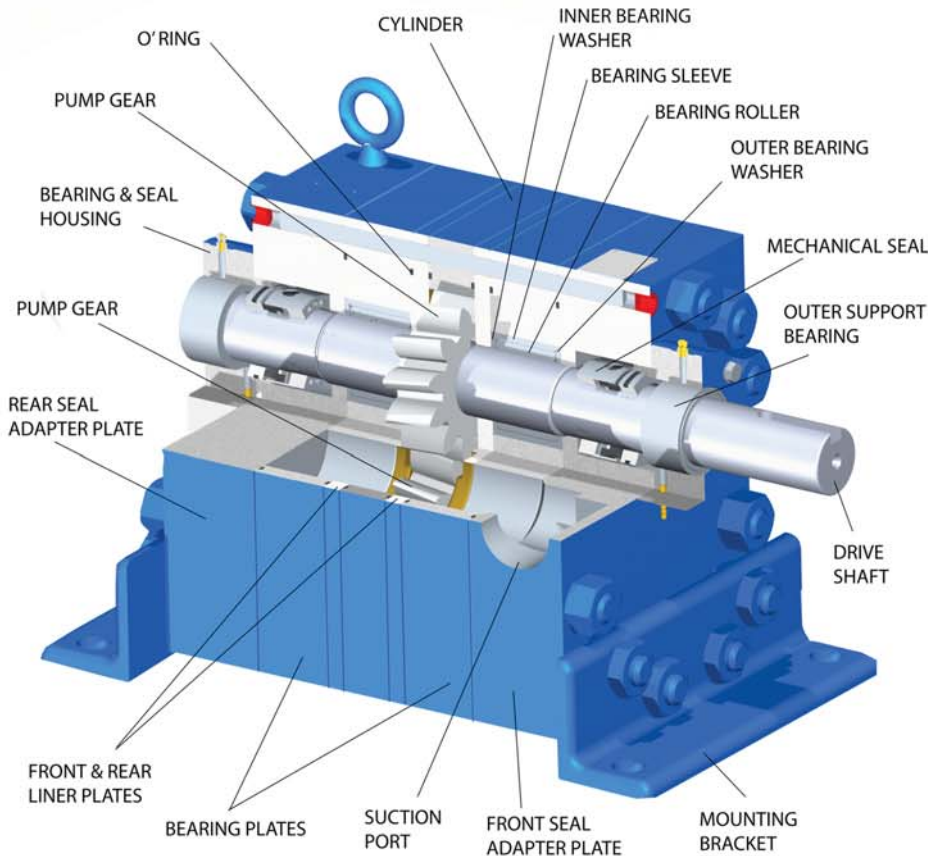

Specifications:

Flow: Up to 193 GPM

Pressure: Up to 1440 PSI

Pressure Differential (psi)	Flow Rates (GPM)			
	4900-10	4900-15	4900-20	4900-30
200	62	95	128	193
400	57	89	121	184
600	52	83	114	-
800	47	77	107	-
1000	42	71	-	-

*Flow calculations are at 1750 RPM, assuming 3 cP crude oil.

Materials of Construction:

Pump Body: All steel housing

Gears: Hardened and Ground 8620 Alloy Steel

Shafts: Hardened and Ground 8620 Alloy Steel

Bearings: AISI 52100 Roller Bearings

Shaft Seal: Type 8B-1 or 8-1 Mechanical Seal

Inlet/Outlet Connections: NPT or Flanged available.

Northern is 100% US manufactured which provides for quick deliveries and easy serviceability.

Contact us with your application today!